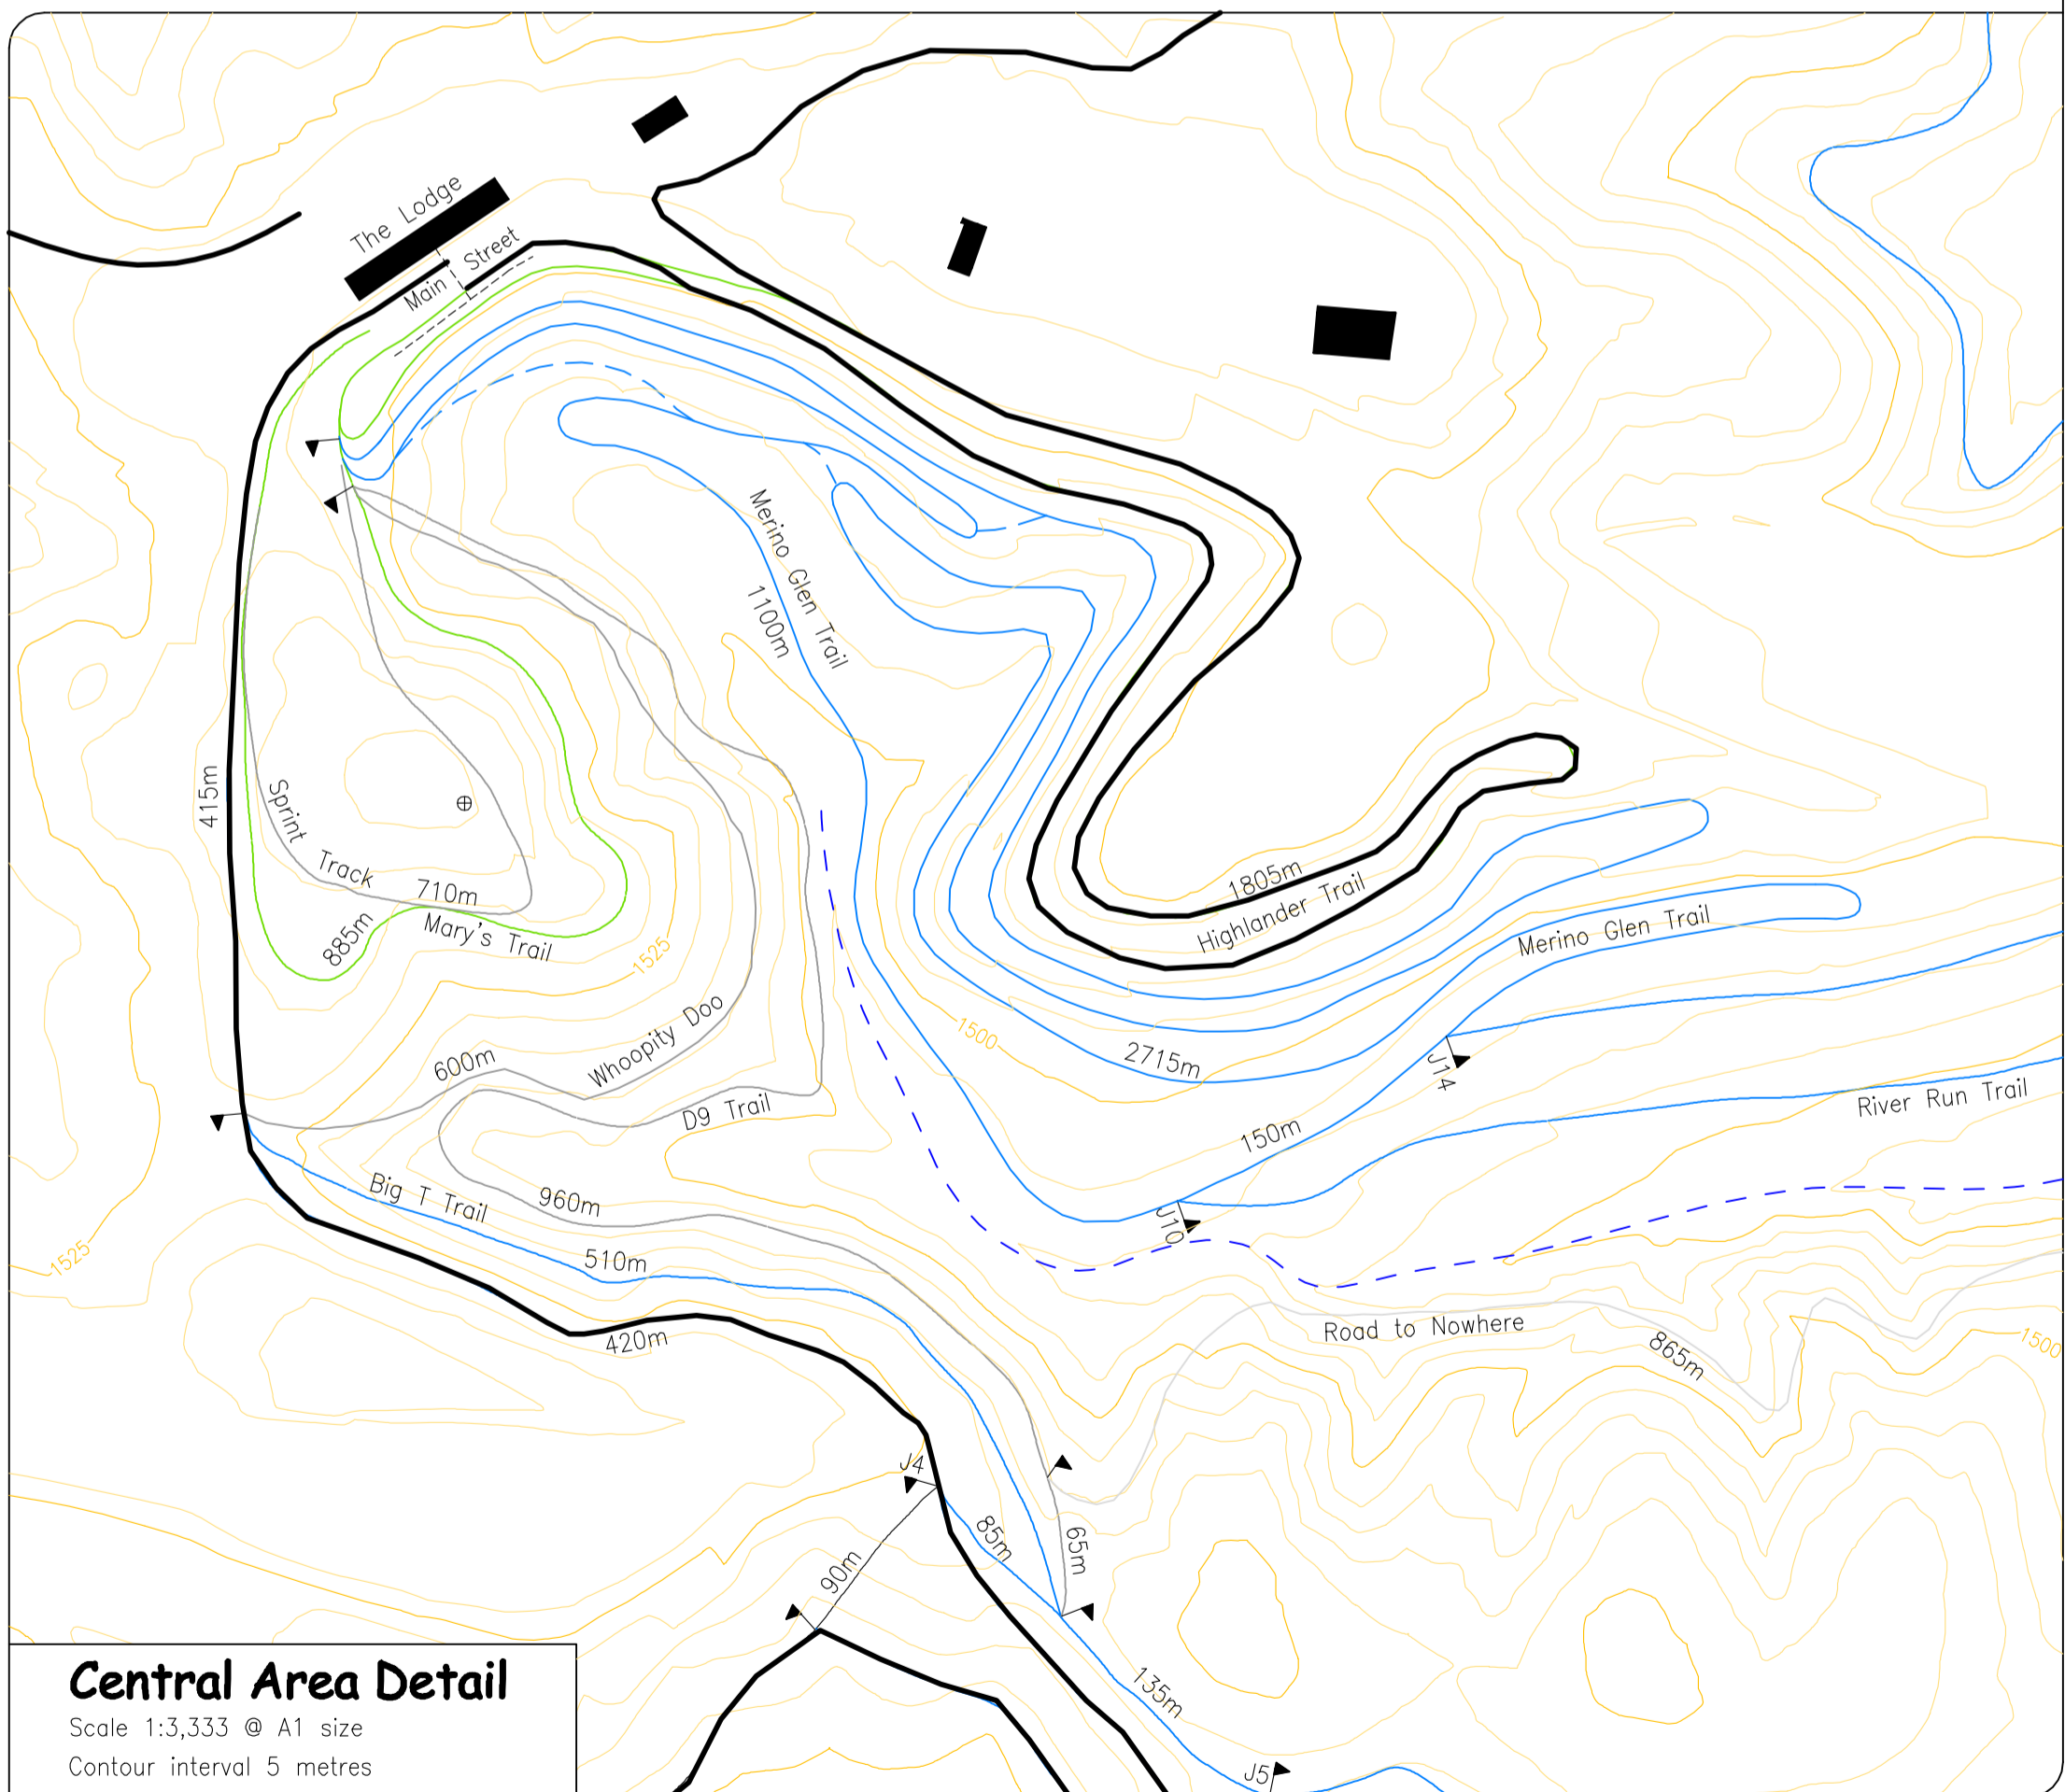

### 30km Mountain Bike Course.

Course starts at Lodge and heads south onto 2006, then onto the upper Hanging Valley trail, Chamois Loop, then heads north on the lower Hanging Valley trail, down across Musterer's Flat to join onto the River Run trail, past Meadow Hut, then east up Kirsty Burn to the Kirsty Burn Hut, then west down Top Beat onto the Loop trail up past the Bob Lee Hut then onto the vehicle test tracks and southwards back towards the Lodge and finishes with a loop around the Highlander trail to finish at the Lodge.

# RUNNING AND MOUNTAIN BIKE RACE COURSES SNOW FARM NORDIC SKI AREA - CARDRONA, WANAKA.

<b>Amendments:</b>	
LEVEL DATUM Mean Sea Level	Surveyed and computed by: <b>John Alexander Surveying</b> P.O.Box 13 Arrowtown Telephone 03 4421988 Mobile 027 6027575 Email jasurveying@xtra.co.nz
Dec 2009	